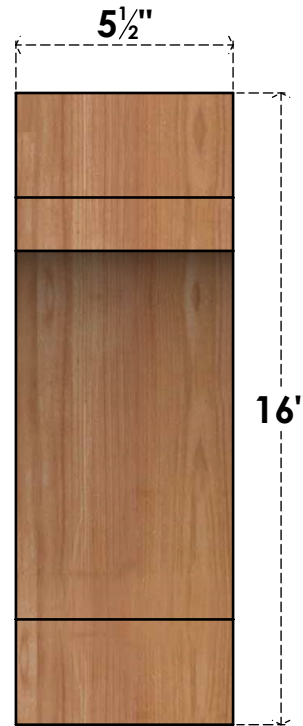

BRC06X12X16MRC00SWR

5 1/2"W X 12"D X 16"H MERCED SMOOTH BRACE, WESTERN RED CEDAR

SIDE

FRONT

EKENA MILLWORK
 2300 WEST MAIN ST.
 CLARKSVILLE, TX 75426
 TOLL FREE: 866-607-0453
 WWW.EKENAMILLWORK.COM

NOTES

1. INSTALLATION TO BE COMPLETED IN ACCORDANCE WITH MANUFACTURER'S SPECIFICATIONS.
2. DRAWING MAY NOT BE TO SCALE
3. THIS DRAWING IS INTENDED FOR DESIGN AND PLANNING PURPOSES ONLY.
4. ALL INFORMATION CONTAINED HEREIN WAS CURRENT AT THE TIME OF DEVELOPMENT BUT MUST BE REVIEWED AND APPROVED BY THE PRODUCT MANUFACTURER TO BE CONSIDERED ACCURATE.
5. PRODUCTS ARE NOT KILN DRIED. THIS ITEM IS UNIQUE AND WILL CONTAIN THE NATURAL VARIATIONS THAT THE WOOD SPECIES OFFERS. THIS MAY RESULT IN VARIATIONS UP TO 1/4"