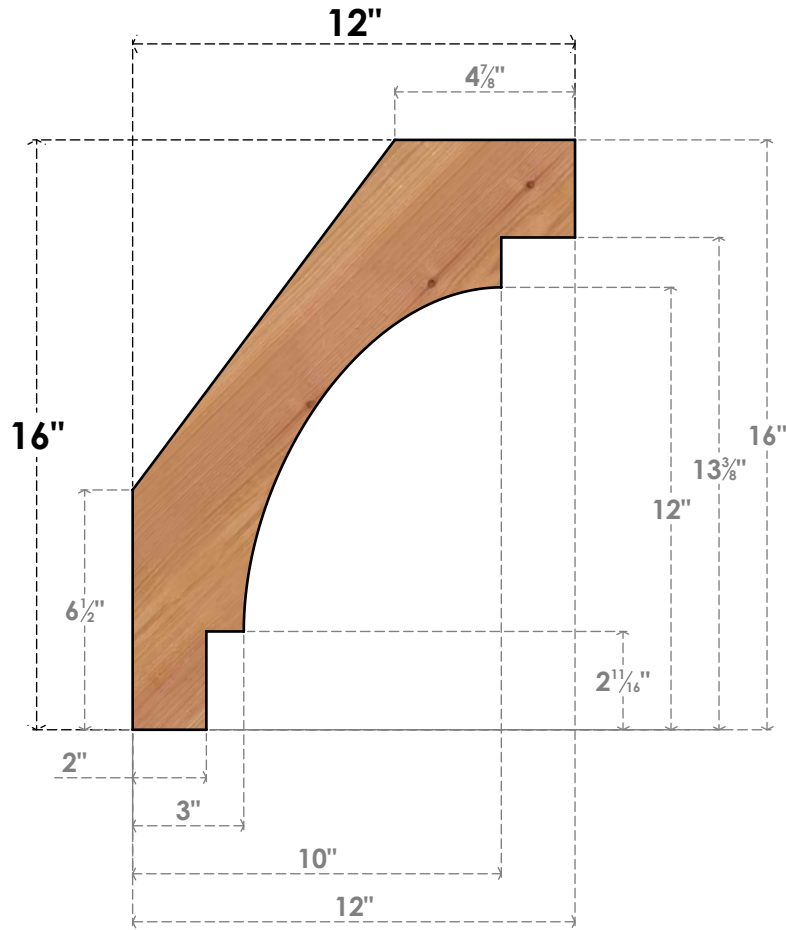

BRC06X12X16MRC00SWR

5 1/2"W X 12"D X 16"H MERCED SMOOTH BRACE, WESTERN RED CEDAR

SIDE

FRONT

EKENA MILLWORK
 2300 WEST MAIN ST.
 CLARKSVILLE, TX 75426
 TOLL FREE: 866-607-0453
 WWW.EKENAMILLWORK.COM

NOTES

1. INSTALLATION TO BE COMPLETED IN ACCORDANCE WITH MANUFACTURER'S SPECIFICATIONS.
2. DRAWING MAY NOT BE TO SCALE
3. THIS DRAWING IS INTENDED FOR DESIGN AND PLANNING PURPOSES ONLY.
4. ALL INFORMATION CONTAINED HEREIN WAS CURRENT AT THE TIME OF DEVELOPMENT BUT MUST BE REVIEWED AND APPROVED BY THE PRODUCT MANUFACTURER TO BE CONSIDERED ACCURATE.
5. PRODUCTS ARE NOT KILN DRIED. THIS ITEM IS UNIQUE AND WILL CONTAIN THE NATURAL VARIATIONS THAT THE WOOD SPECIES OFFERS. THIS MAY RESULT IN VARIATIONS UP TO 1/4"